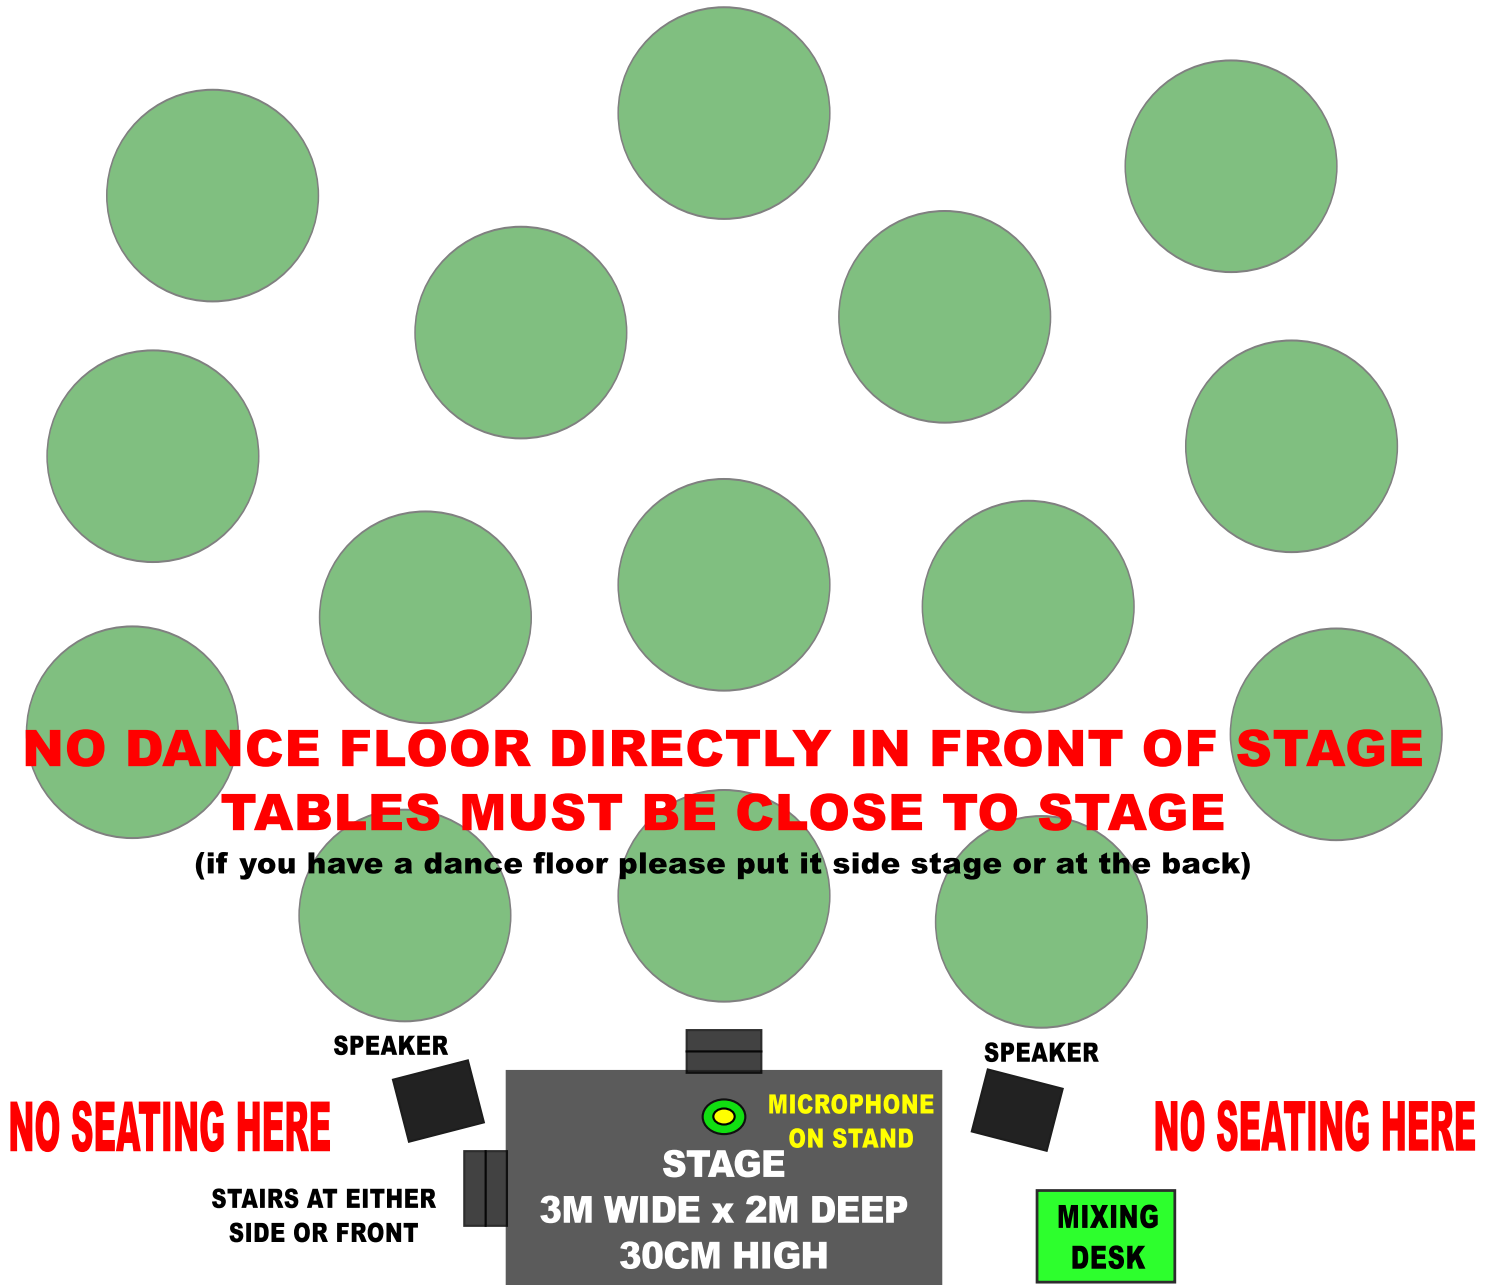

**Brad Manuel  
Interactive Comedy Magic Show  
Audio Visual Requirements & Floor Plan**

**PLEASE GIVE COPIES OF THIS TO YOUR VENUE AND YOUR PRODUCTION TEAM TO ENSURE THE BEST POSSIBLE SHOW.**

**MINIMUM P.A. SYSTEM REQUIREMENTS**

**MINIMUM LIGHTING REQUIREMENTS**

A general wash on stage so Brad is completely visible to the whole audience.

**MINIMUM STAGE REQUIREMENTS**

Raised stage minimum 30 cm to make the show visible for the whole audience. Stage size of minimum 3m x 2m dedicated to Brad & to remain clear.